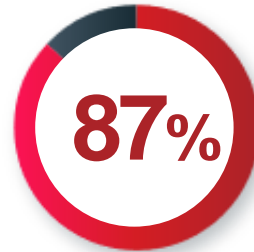

Veritas in Numbers

Enterprise Backup
& Recovery Software

Gartner®
16x
LEADER

Enterprise Resiliency

Fortune Global 500
Trust Veritas

Enterprise Information
Archiving

Gartner®
14x
LEADER